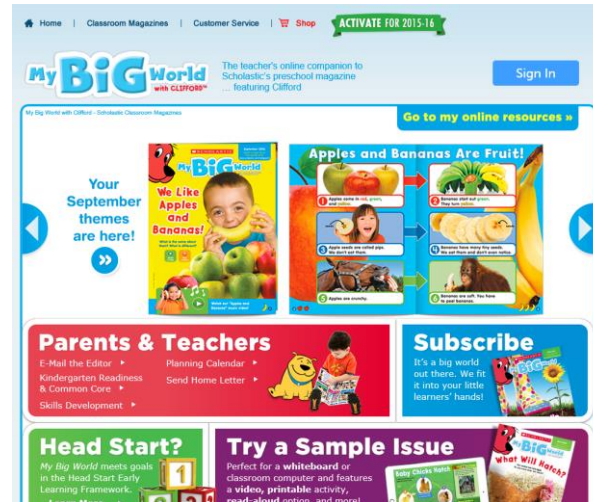

Teaching Support Resources	Websites	Username- Usuario	Password Contraseña
BIG Day Scholastic/Family Space	<p>www.bigdayfamily.scholastic.com</p> 	tropical	tropical
BIG Day Scholastic/BookFlix	<p>http://bigdaybdflix.grolier.com/</p> 	tropical	tropical

My Big World/
Classroom Magazine On line
(Allows students to access the
student view and the IPAD App.)

www.scholastic.com/mybigworld

Student:
Big1516

Scholastic -Let's Find Out/My
Weekly Reader 15-16

<http://letsfindout.scholastic.com/>