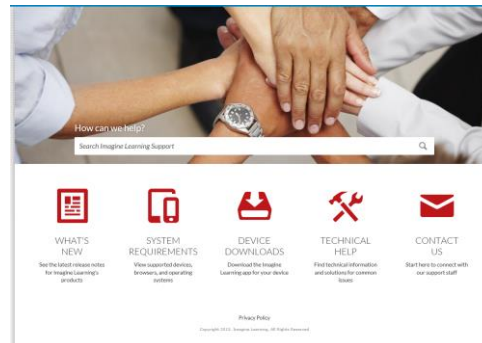

<http://support.imaginelearning.com>