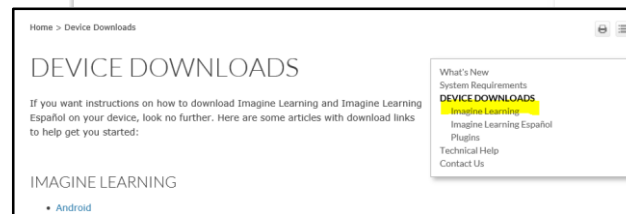

<http://support.imaginelearning.com>